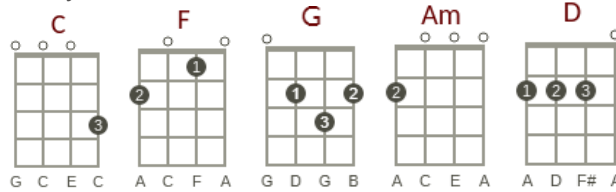

Nothing Ever Happens

key:C, artist:Del Amitri writer:Justin Currie

Key C 6/8 time D Du Du D Du Du ('Dum Chinga chinga)

Intro: [C] [C]

[C] Post office clerks put up signs saying 'Position [Am] Closed' [Am]
And [C] secretaries turn off typewriters and put on their [Am] coats [Am]
[F] Janitors padlock the [C] gates... for [G] security guards to pat-[F]rol
And bachelors phone up their [C] friends for a drink
While the [G] married ones turn on a [F] chat show [F]
And they'll [C] all be lonely to-[F]night and lonely to-[C]morrow

[C] 'Gentlemen, time please, you know we can't serve any [Am] more' [Am]
Now the [C] traffic lights change to stop when there's nothing to [Am] go [Am]
And by [F] five o' clock everything's [C] dead and [G] every third car is a [F] cab,
And ignorant people [C] sleep on their backs
Like the [G] doped white mice in the [F] college lab [F]

[C] And nothing ever [F] happens, [C] nothing happens at [F] all:
The [Am] needle returns to the [F] start of the song
And we [G] all sing along like be-[F]fore
And we'll [C] all be lonely to-[F]night and lonely to-[C]morrow

[C] And nothing ever [F] happens, [C] nothing happens at [F] all:
The [Am] needle returns to the [F] start of the song
And we [G] all sing along like [F] before
And we'll [C] all be lonely to-[F]night and lonely to-[C]morrow